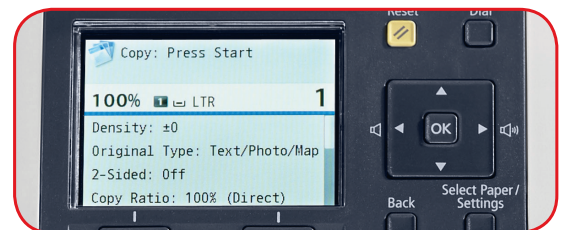

## Color LCD Display

The intuitive seven-line Color LCD Display allows users to navigate through the menu seamlessly. The wide screen and color display are easy to read, helping you to complete tasks in a breeze.