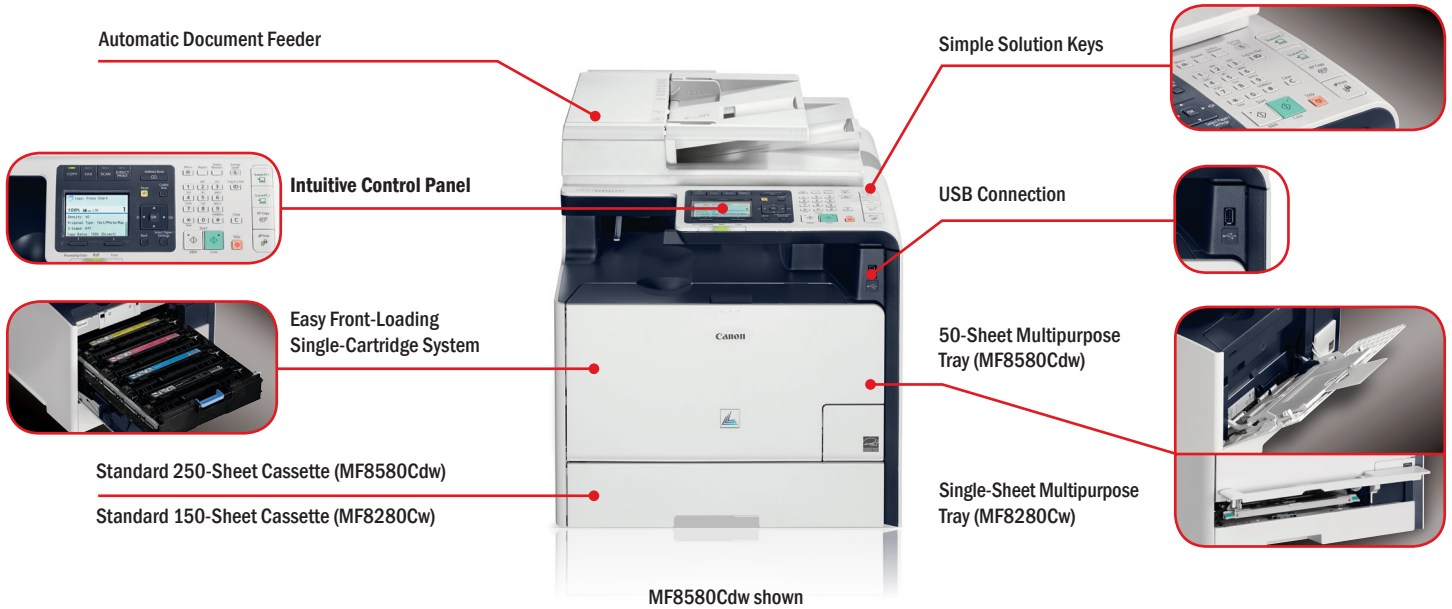

Color imageCLASS

MF8580Cdw / MF8280Cw

MF8580Cdw shown

Color imageCLASS MF8580Cdw and Accessories

Color imageCLASS MF8580Cdw (120V)	6849B005AA
Color imageCLASS MF8580Cdw (230V)	6849B006AA
Cartridge 118 Black (yields approx. 3,400 pages based on ISO/IEC Standard)	2662B001AA
Cartridge 118 VP Black (yields approx. 6,800 pages based on ISO/IEC Standard)	2662B004AA
Cartridge 118 Yellow (yields approx. 2,900 pages based on ISO/IEC Standard)	2659B001AA
Cartridge 118 Magenta (yields approx. 2,900 pages based on ISO/IEC Standard)	2660B001AA
Cartridge 118 Cyan (yields approx. 2,900 pages based on ISO/IEC Standard)	2661B001AA
Cassette Feeding Unit-V1 (250-sheet Cassette)	0732A024AB

Color imageCLASS MF8280Cw and Accessories

Color imageCLASS MF8280Cw (120V)	6848B006AA
Cartridge 131 Black (yields approx. 1,400 pages based on ISO/IEC Standard)	6272B001AA
Cartridge 131 Black H (yields approx. 2,400 pages based on ISO/IEC Standard)	6273B001AA
Cartridge 131 Yellow (yields approx. 1,500 pages based on ISO/IEC Standard)	6269B001AA
Cartridge 131 Magenta (yields approx. 1,500 pages based on ISO/IEC Standard)	6270B001AA
Cartridge 131 Cyan (yields approx. 1,500 pages based on ISO/IEC Standard)	6271B001AA

Canon
image*ANYWARE*

www.cla.canon.com

Canon Latin America, Inc.
703 Waterford Way
Suite 400
Miami, FL 33126

As an ENERGY STAR partner, Canon U.S.A., Inc. has determined that this product meets the ENERGY STAR guidelines for energy efficiency. CANON, IMAGECLASS, and SUPER G3 are registered trademarks of Canon Inc. in the United States and may also be registered trademarks or trademarks in other countries. IMAGEANYWARE is a trademark of Canon. All other referenced product names and marks are trademarks of their respective owners and are hereby acknowledged. Some items may not be available at this time; please check for availability. Specifications and availability subject to change without notice.
© 2013 Canon U.S.A., Inc. All rights reserved.

0177W523